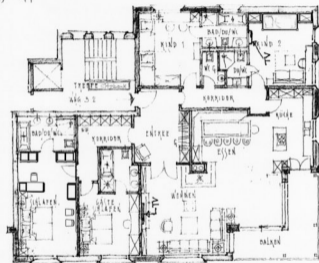

Apartment (240m²)

Entrance, dining, kitchen and sitting room
4 bedrooms,
12 sleeps (2 double bed, 6 single bed, 1 sofa bed)
4 bathrooms
East-south balcony (17m²)

1st Floor (160m²)

Entrance, dining, kitchen and sitting room
3 bedrooms,
8 sleeps (2 double beds, 4 single beds)
3 bathrooms
West south balcony (15m²) , west balcony (6m²)

Basement Studio (30m²)

1 bedroom
2-4 sleeps (1 king size bed, 1 sofa bed)
1 bathroom

Utilities

4 inhouse car parks
Washer and dryer room
Ski cellar
Fridge, freezer ice cube, wine fridge, microwave, dish washer nespresso
4x TV HD (40inch), hifi, radio, broadband internet, wifi
Linen and towels

Central Location

2 min to the sport- and healthcenter Klosters
2 min to the cross country ski run
2 min busstop
6 min to the village Klosters-Platz
7 min walk to trainstation Klosters-Platz
7 min walk to central mountain cablecar Gotschna/Parsenn
2 hour 11 minutes to Airport Zürich by train
2 hour to Airport Zürich by car

GRUNDRISS NHG

M 1:100 (AUS) PARZEN'S RESIDENZ

Apartment (240 m²)