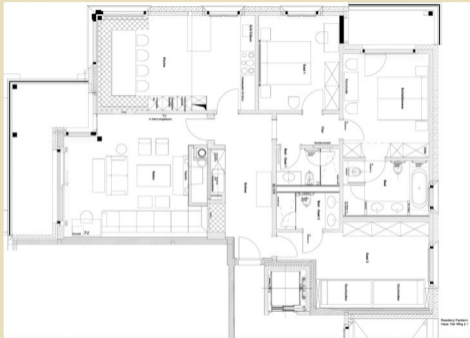

Bedrooms

Masterbedroom

Guestroom

Boys

Girls

1st Floor

Open Fire Lounge

1st Floor Dining and Kitchen

Entrance, dining, kitchen and sitting room
4 bedrooms,
12 sleeps (2 double bed, 6 single bed, 1 sofa bed)
4 bathrooms
East-south balcony (17m²)

1st Floor (160m²)

Entrance, dining, kitchen and sitting room
3 bedrooms,
8 sleeps (2 double beds, 4 single beds)
3 bathrooms
West south balcony (15m²) , west balcony (6m²)

Basement Studio (30m²)

1 bedroom
2-4 sleeps (1 king size bed, 1 sofa bed)
1 bathroom

Utilities

4 inhouse car parks
Washer and dryer room
Ski cellar
Fridge, freezer ice cube, wine fridge, microwave, dish washer nespresso
4x TV HD (40inch), hifi, radio, broadband internet, wifi
Linen and towels

GRUNDRISS NHG

M 1:100 (AUS) PARZEN'S RESIDENZ

Apartment (240 m²)

1st Floor (160 m²)

Klosters